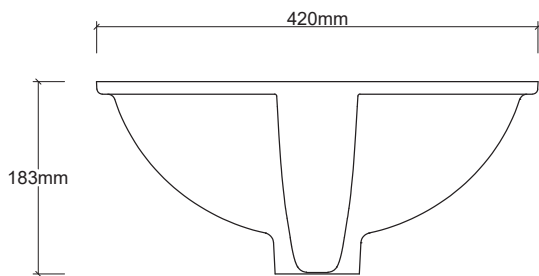

## Sink & Bowl Information

NAME  
THE YOKO  
MODEL  
RLA106A  
TOLERANCE  
±5MM

A-A

### Internal Dimensions

- Length 370mm
- Width 265mm
- Height 135mm