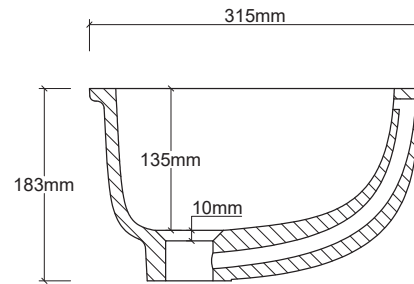

## Sink & Bowl Information

NAME  
THE YOKO  
MODEL  
RLA106A  
TOLERANCE  
±5MM

A-A

### Internal Dimensions

- Length 370mm
- Width 265mm
- Height 135mm