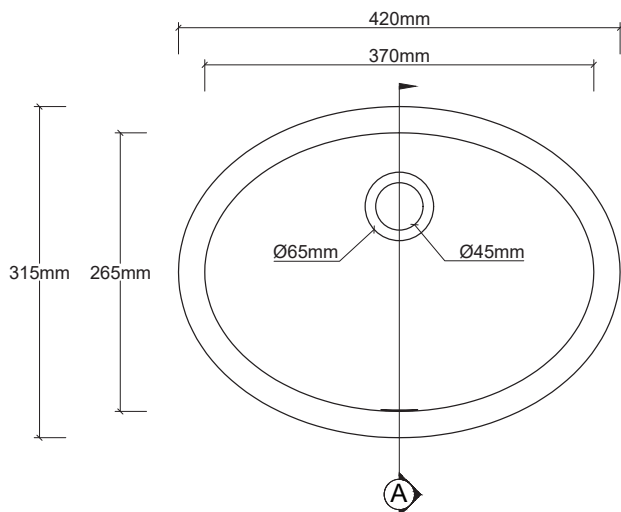

## Sink & Bowl Information

NAME  
THE YOKO  
MODEL  
RLA106A  
TOLERANCE  
±5MM

A-A

## Sink & Bowl Information

MODEL  
RLA106A

### Installation Tips

- Undermount
- No tap holes
- Drain assembly not included
- Drain hole size: 45mm

### Internal Dimensions

- Length 370mm
- Width 265mm
- Height 135mm